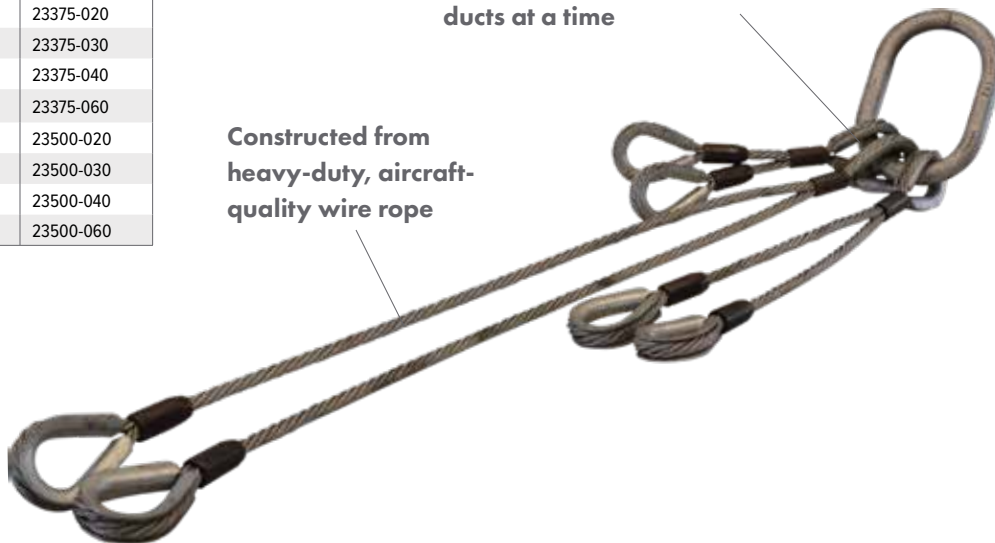

PULLING SLINGS

Multi-Duct Pulling Slings		
Cable	Total Working Load	Part #
2-way, 3/8"	9,600 lbs	23375-020
3-way, 3/8"	14,400 lbs	23375-030
4-way, 3/8"	19,200 lbs	23375-040
6-way, 3/8"	28,800 lbs	23375-060
2-way, 1/2"	13,800 lbs	23500-020
3-way, 1/2"	20,700 lbs	23500-030
4-way, 1/2"	27,600 lbs	23500-040
6-way, 1/2"	41,400 lbs	23500-060

An inexpensive and effective way to hook up and pull 2 to 6 ducts at a time

Constructed from heavy-duty, aircraft-quality wire rope

MULTI-DUCT PULLING PACKER

Actual pulling device is protected by a heavy-duty packer housing

A simple and secure means of pulling several ducts at one time

Large variety of duct size combinations can be pulled

Packer provides a gradual transition from the swivel

Can be used with the Series 00616, 00620, 00650 or 00604 puller